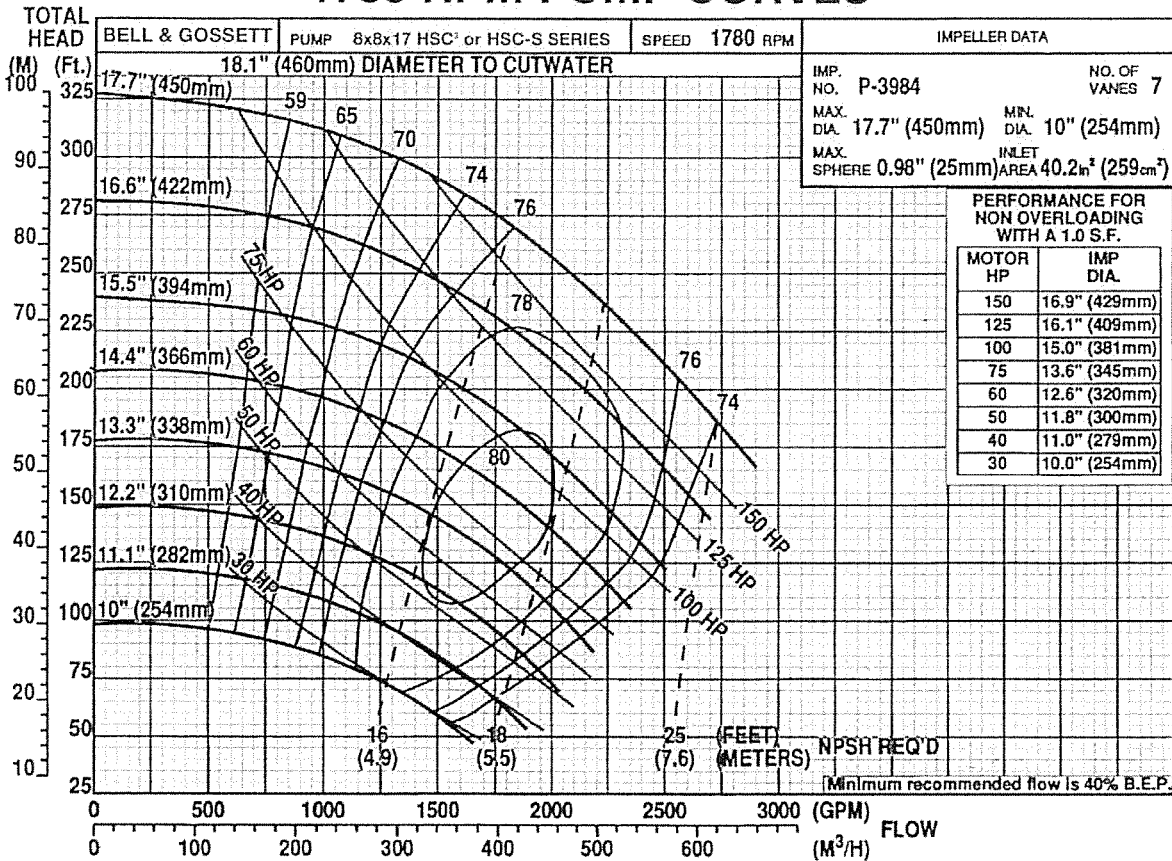

SERIES HSC³ & HSC-S

1750 RPM PUMP CURVES

2100
 @
 125'
 12.4"