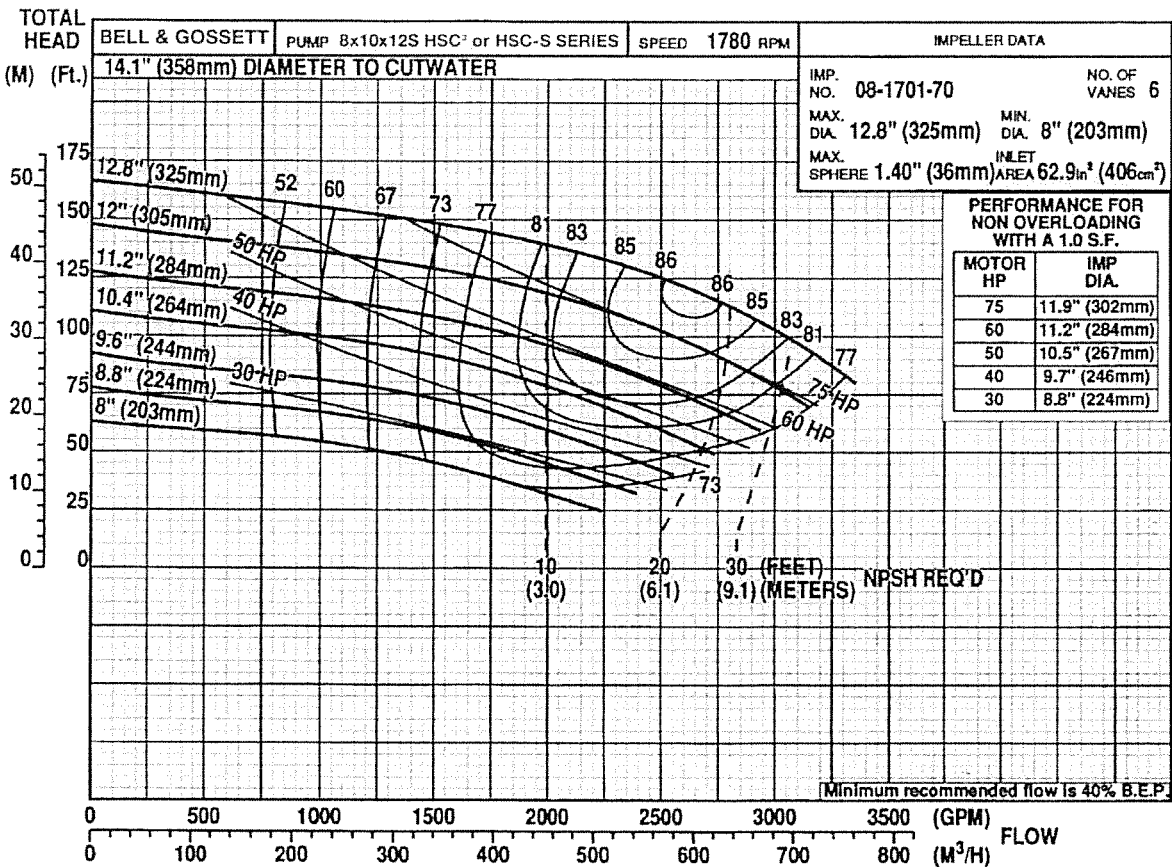

SERIES HSC³ & HSC-S

1750 RPM PUMP CURVES

2100
 @
 125'
 12.4"